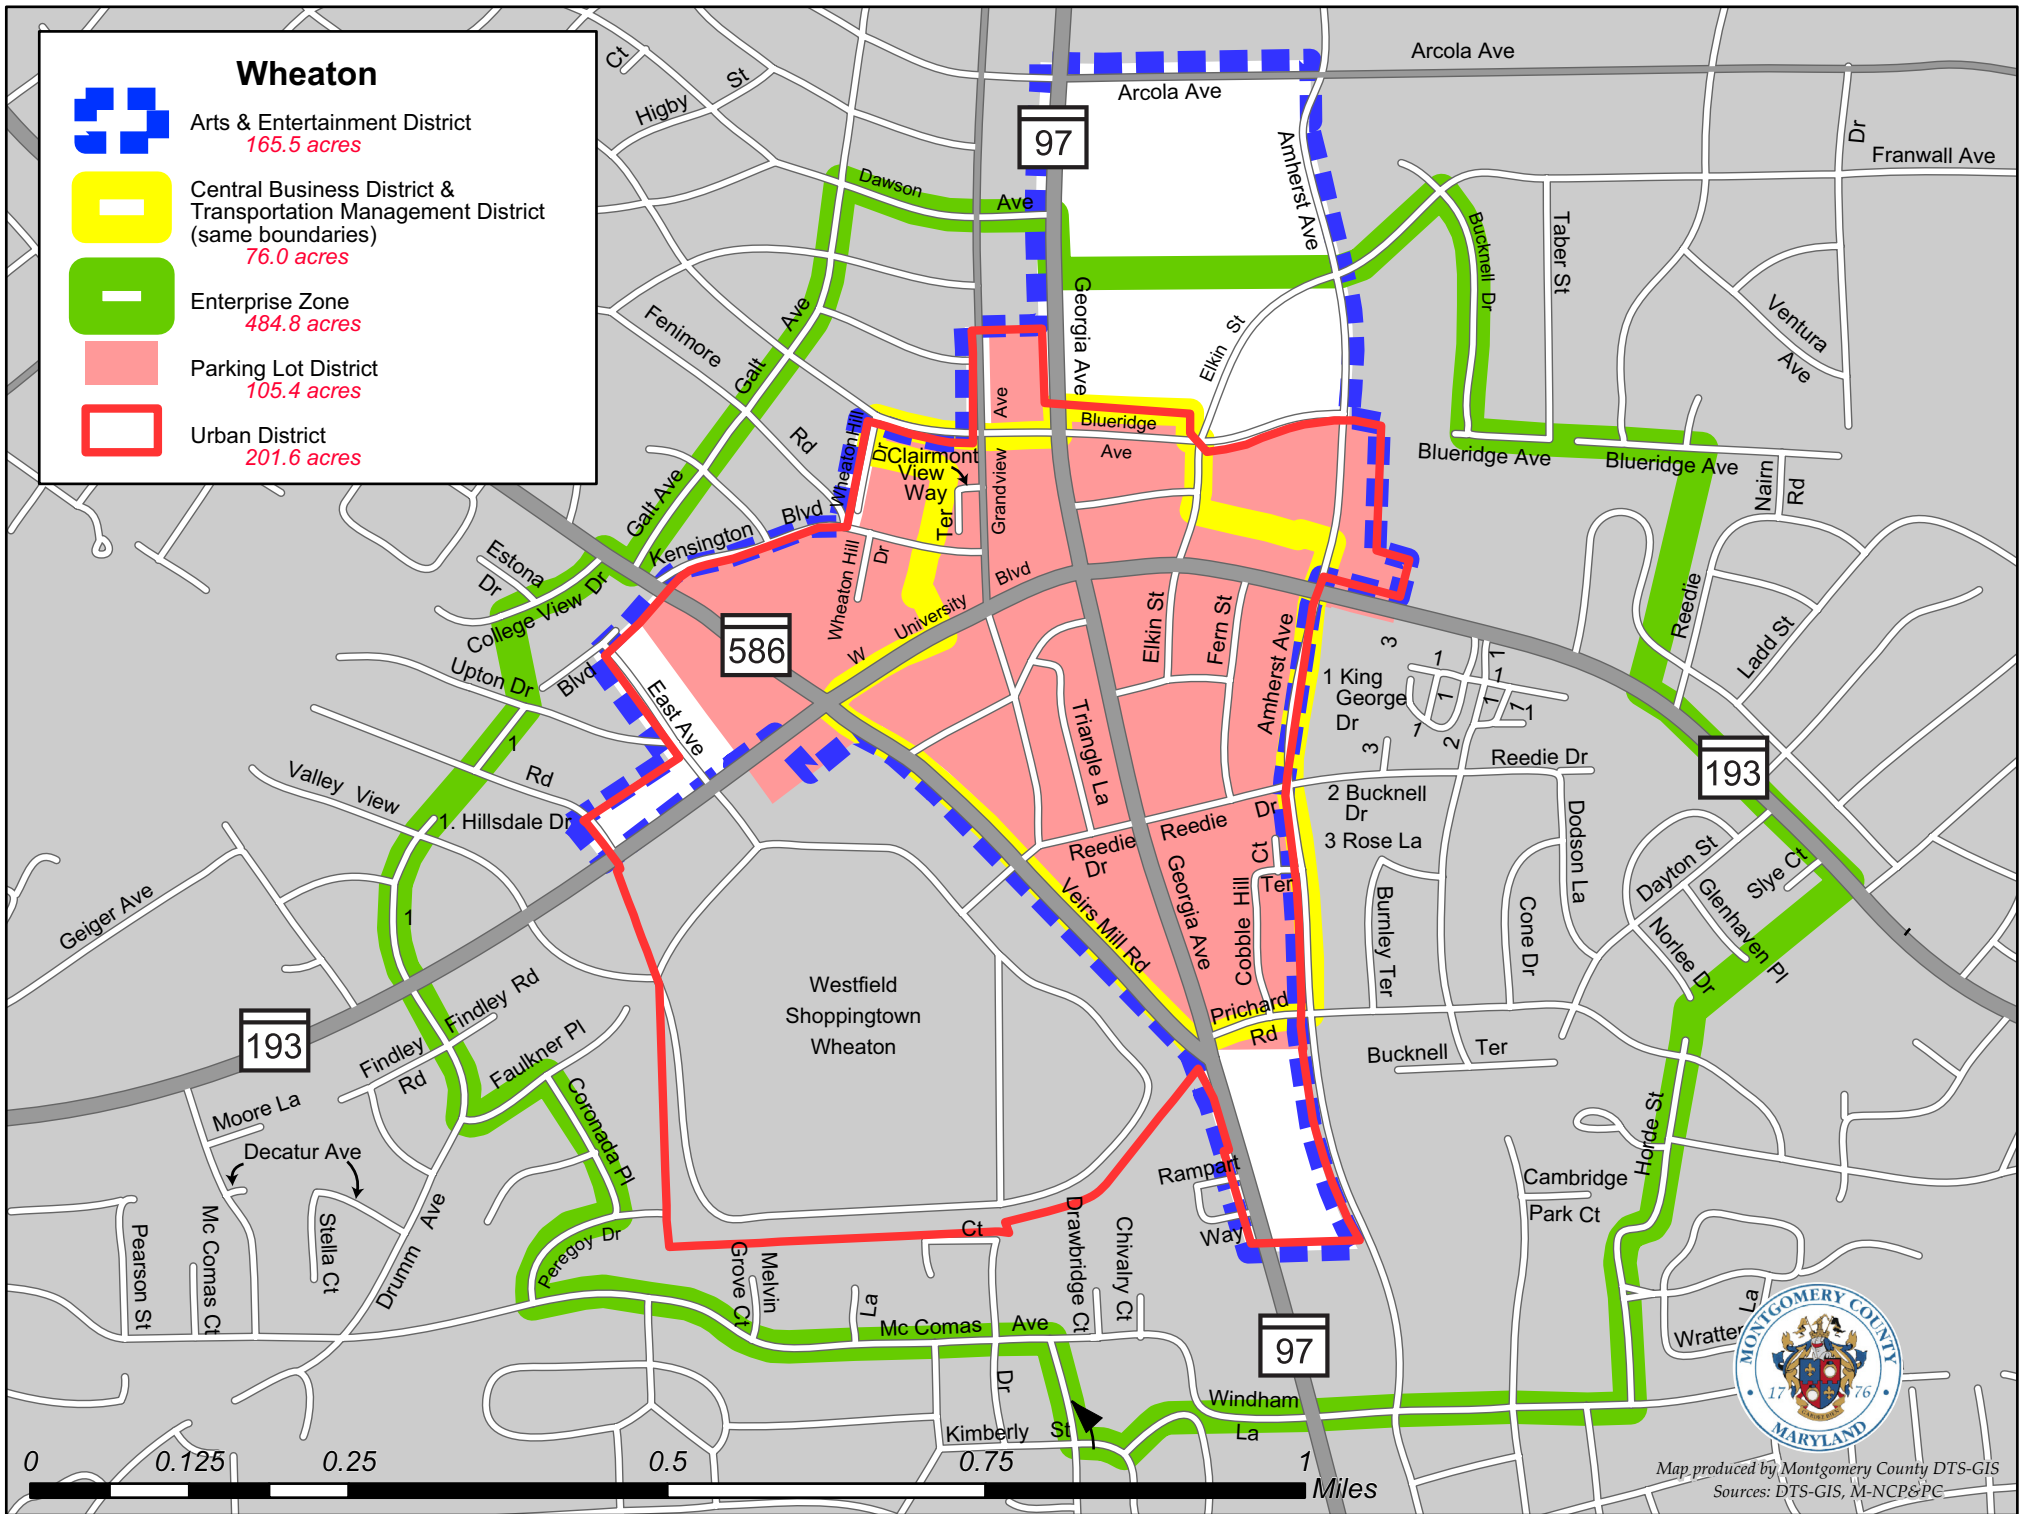

# Wheaton

Arts & Entertainment District  
165.5 acres

Central Business District &  
Transportation Management District  
(same boundaries)  
76.0 acres

Enterprise Zone  
484.8 acres

Parking Lot District  
105.4 acres

Urban District  
201.6 acres

Map produced by Montgomery County DTS-GIS  
Sources: DTS-GIS, M-NCP&PC